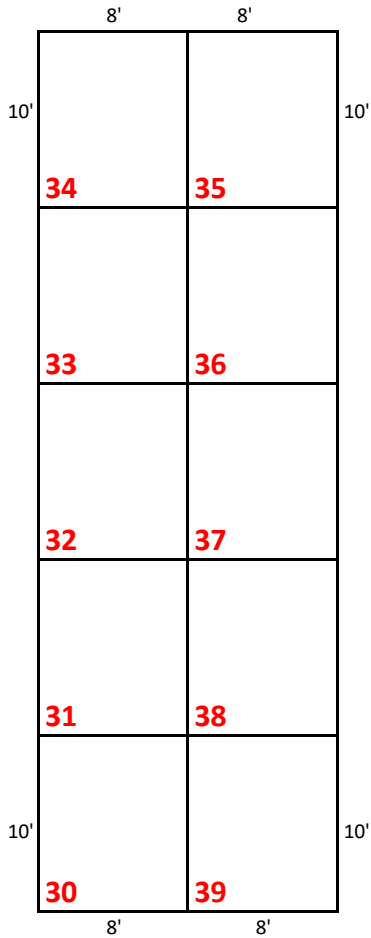

Applefest Craft Show Booth Layout - New Gym

All booth dimentions: 8' x 10'

Bleachers - South Gym Wall