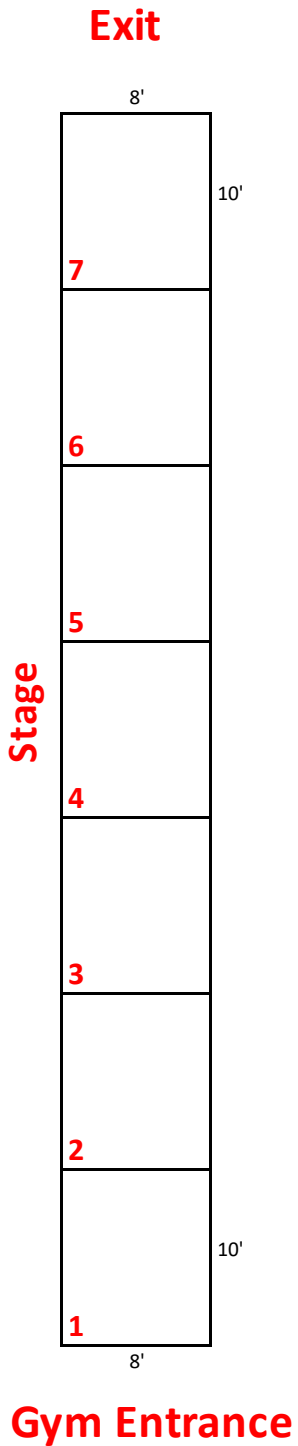

Applefest Craft Show Booth Layout - New Gym

All booth dimentions: 8' x 10'

Bleachers - South Gym Wall