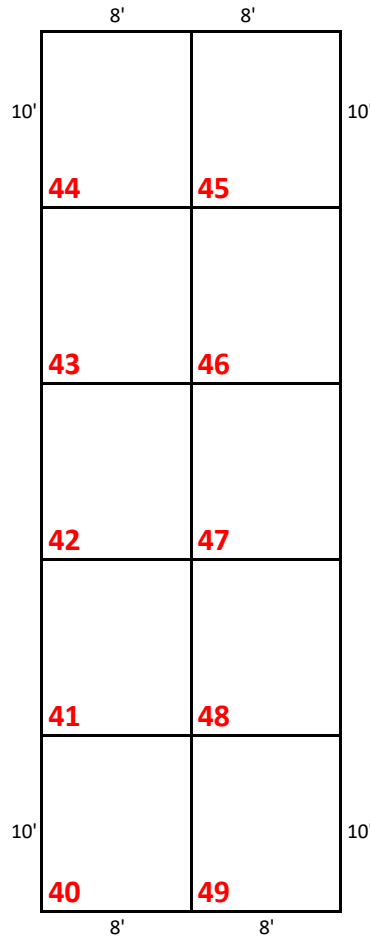

Applefest Craft Show Booth Layout - New Gym

All booth dimentions: 8' x 10'

Bleachers - South Gym Wall